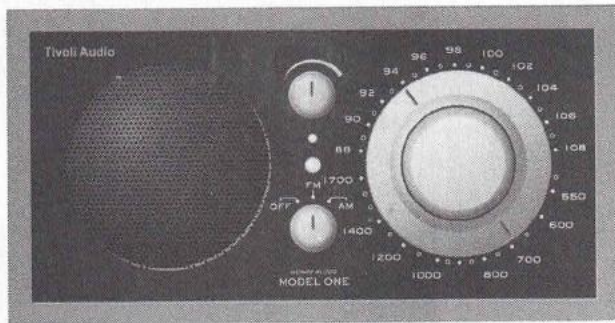

NEW!

38" 16:9 Defining a higher class in digital television

The Aconda 38" boasts levels of performance and flexibility that do justice to its elegant design. It's a full HDTV monitor, capable of displaying full 1080i HDTV program material. All standard NTSC material viewed on the Aconda is de-interlaced and displayed at 480p for a dramatically smoother picture. The most sophisticated scaling and de-interlacing refinements, such as user-selectable 3:2 pulldown, improve picture quality when viewing film material.

Loewe 38"...\$5,500.00

LOEWE.

Tivoli Audio — Table Radio

Tivoli Audio

Tivoli Model One

This beautifully styled small table radio can fill even a large room with natural sound. The Model One uses a state of the art, discrete-component FM tuner resulting in better reception with increased clarity. With its precise, easy to use analog tuning you can enjoy the maximum number of listenable stations.